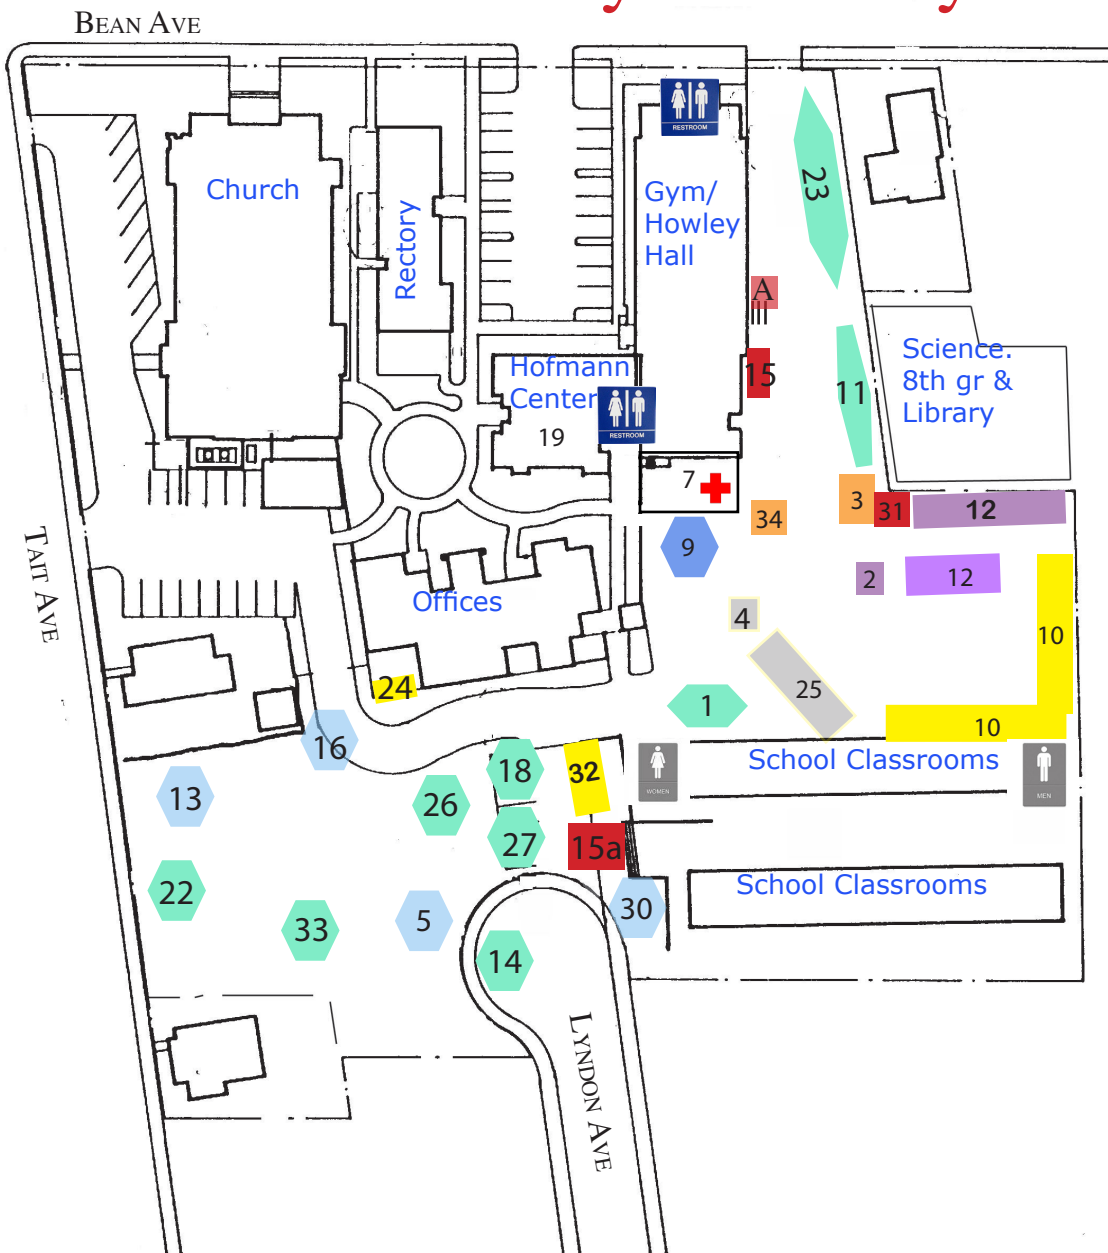

# Welcome to St. Mary's Country Fair

- 1 1001 Nachts
- 2 Arts & Crafts
- A ATM
- 3 Beer/Sports Beer
- 30 BungyRun - AstroJump
- 4 Car Raffle
- 5 CarSlide - AstroJump
- 6 Castle Jump
- 19 Coffee Shop
- 19 Country Store
- 29 Cyclone
- 9 EuroBungie
- 18 Ferris Wheel - kids
- 7 + First Aid
- 10 Food/Margaritas
- 11 Fun House
- 12 Games
- 13 Giant Slide - AstroJump
- 14 Gravitron
- 15 Information Booth/Tickets
- 16 Joust - AstroJump
- 26 Lollipop Swing
- 10 Margaritas
- 31 Prize Booth
- Restrooms
- 22 RollerCoaster
- 23 Giant Slide
- 24 Snack Shack
- 25 Stage
- 32 Sweets & Treats
- 27 Teacup ride
- 15a Tickets (Food/Game only)
- 33 Viper
- 34 Wine